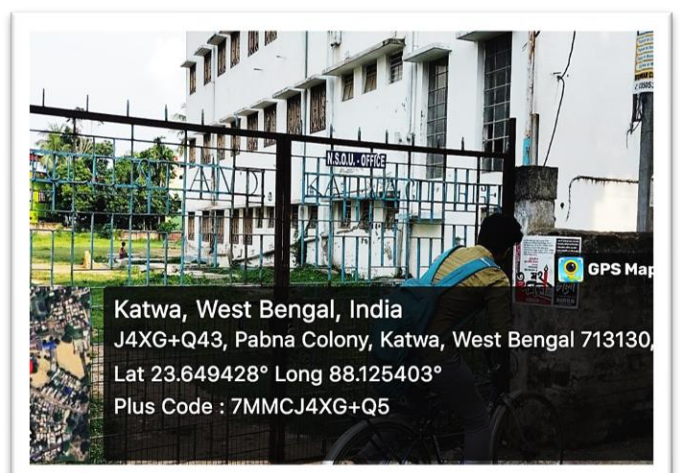

KATWA COLLEGE

(Affiliated to the University of Burdwan)

Principal's Office,

P.O.: Katwa, Dist.: Purba Bardhaman, West Bengal, PIN: 713 130, India.

Mobile: +918101078393

॥ विद्यया विन्दतेऽमृतम् ॥

Sample photographs of NSU Centre and activities

Signature of the IQAC Coordinator

Coordinator
IQAC
Katwa College

Signature of the Principal

Principal
Katwa College