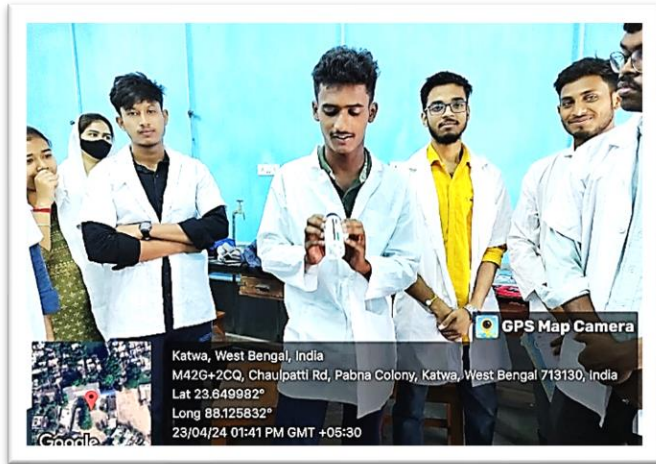

Signature of the IQAC Coordinator

Coordinator
IQAC
Katwa College

Signature of the Principal

Principal
Katwa College

KATWA COLLEGE

(Affiliated to the University of Burdwan)

Principal's Office,

P.O.: Katwa, Dist.: Purba Bardhaman, West Bengal, PIN: 713 130, India.