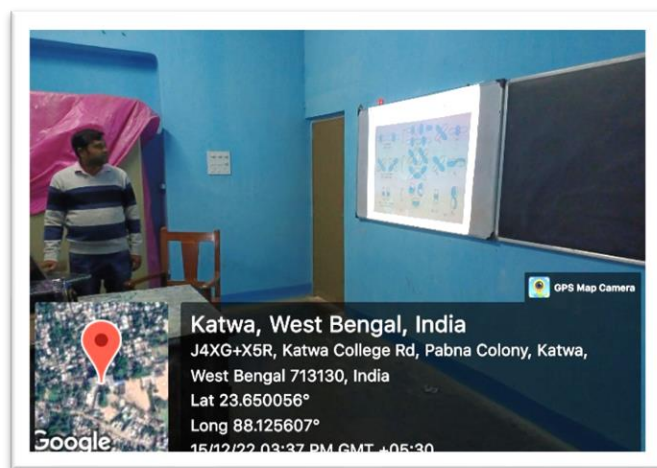

KATWA COLLEGE

(Affiliated to the University of Burdwan)

Principal's Office,

P.O.: Katwa, Dist.: Purba Bardhaman, West Bengal, PIN: 713 130, India.

Mobile: +918101078393

॥ विद्यया विन्दतेऽमृतम् ॥

Sample photographs of ICT Class Room