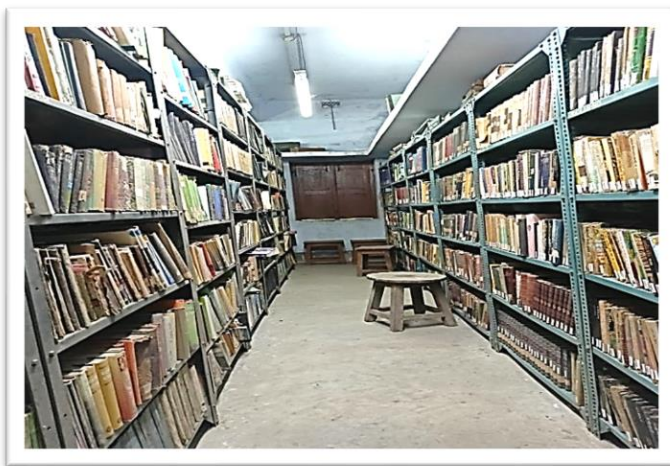

KATWA COLLEGE

(Affiliated to the University of Burdwan)

Principal's Office,

P.O.: Katwa, Dist.: Purba Bardhaman, West Bengal, PIN: 713 130, India.

Mobile: +918101078393

॥ विद्यया विन्दतेऽमृतम् ॥

Library Facilities

Signature of the IQAC Coordinator

Coordinator
IQAC
Katwa College

Signature of the Principal

Principal
Katwa College