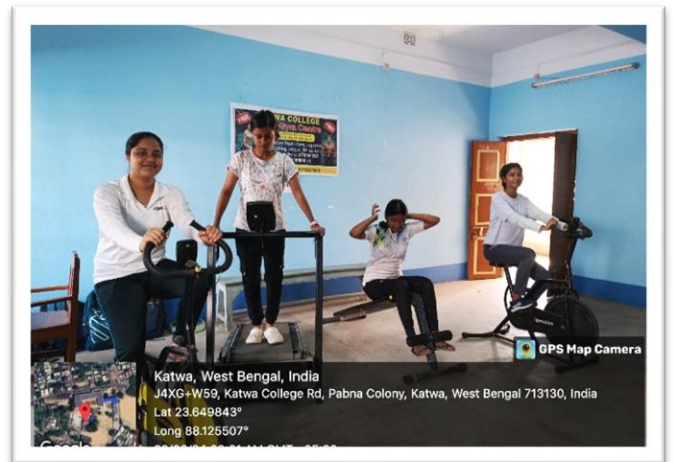

KATWA COLLEGE

(Affiliated to the University of Burdwan)

Principal's Office,

P.O.: Katwa, Dist.: Purba Bardhaman, West Bengal, PIN: 713 130, India.

Mobile: +918101078393

॥ विद्यया विन्दतेऽमृतम् ॥

Sample photographs of Gymnasium

Signature of the IQAC Coordinator

Coordinator
IQAC
Katwa College

Signature of the Principal

Principal
Katwa College