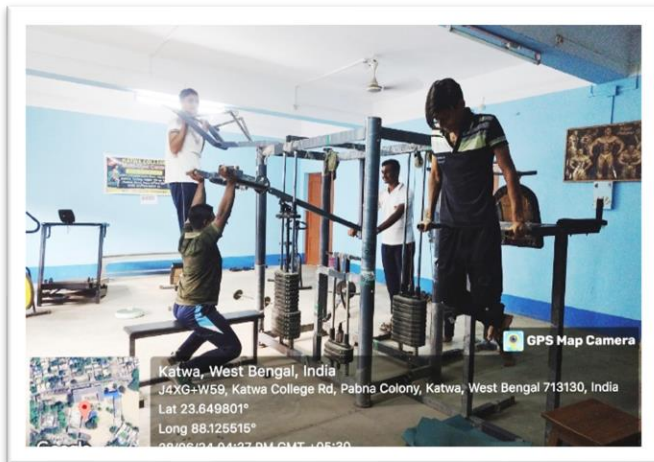

KATWA COLLEGE

(Affiliated to the University of Burdwan)

Principal's Office,

P.O.: Katwa, Dist.: Purba Bardhaman, West Bengal, PIN: 713 130, India.

Mobile: +918101078393

॥ विद्यया विन्दतेऽमृतम् ॥

Sample photographs of Gymnasium

Signature of the IQAC Coordinator

Coordinator
IQAC
Katwa College

Signature of the Principal

Principal
Katwa College