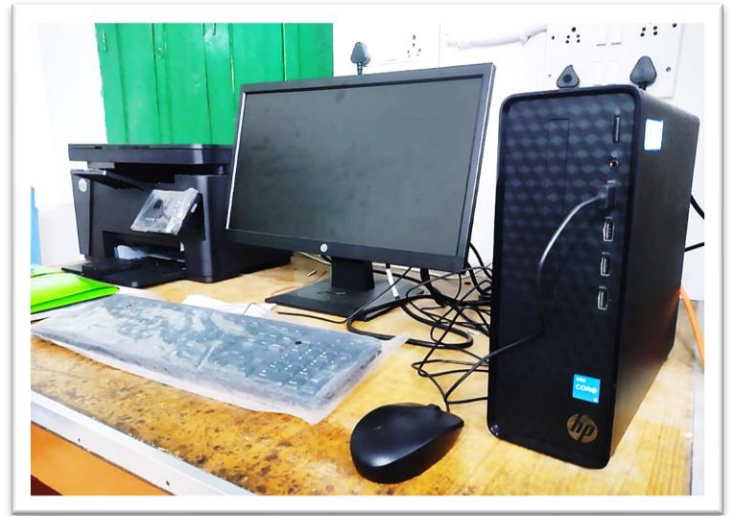

KATWA COLLEGE

(Affiliated to the University of Burdwan)

Principal's Office,

P.O.: Katwa, Dist.: Purba Bardhaman, West Bengal, PIN: 713 130, India.

Mobile: +918101078393

॥ विद्यया विन्दतेऽमृतम् ॥

Signature of the IQAC Coordinator

Coordinator
IQAC
Katwa College

Signature of the Principal

Principal
Katwa College