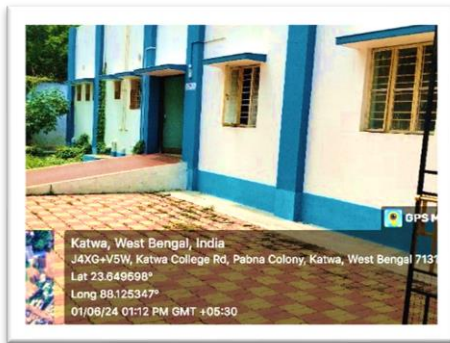

(Affiliated to the University of Burdwan)

Principal's Office,

P.O.: Katwa, Dist.: Purba Bardhaman, West Bengal, PIN: 713 130, India.

Mobile: +918101078393

॥ विद्यया विन्दतेऽमृतम् ॥

Sample photographs of College Cycle Stand