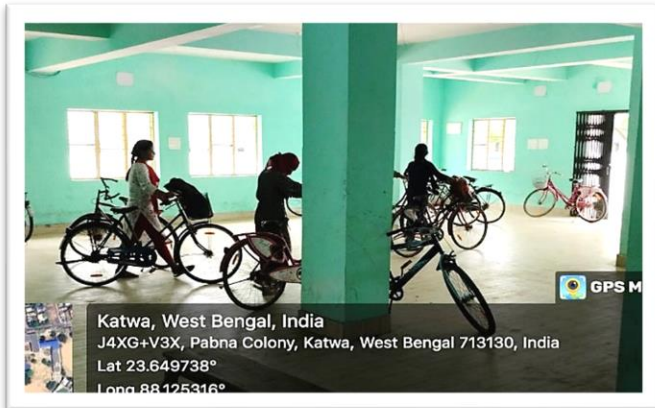

(Affiliated to the University of Burdwan)

Principal's Office,

P.O.: Katwa, Dist.: Purba Bardhaman, West Bengal, PIN: 713 130, India.

Mobile: +918101078393

॥ विद्यया विन्दतेऽमृतम् ॥

Sample photographs of College Cycle Stand