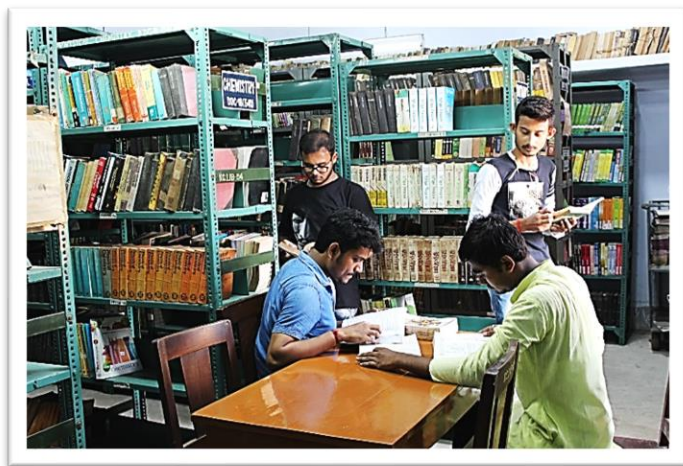

KATWA COLLEGE

(Affiliated to the University of Burdwan)

Principal's Office,

P.O.: Katwa, Dist.: Purba Bardhaman, West Bengal, PIN: 713 130, India.

Mobile: +918101078393

॥ विद्यया विन्दतेऽमृतम् ॥

Library Facilities

Signature of the IQAC Coordinator

Coordinator
IQAC
Katwa College

Signature of the Principal

Principal
Katwa College