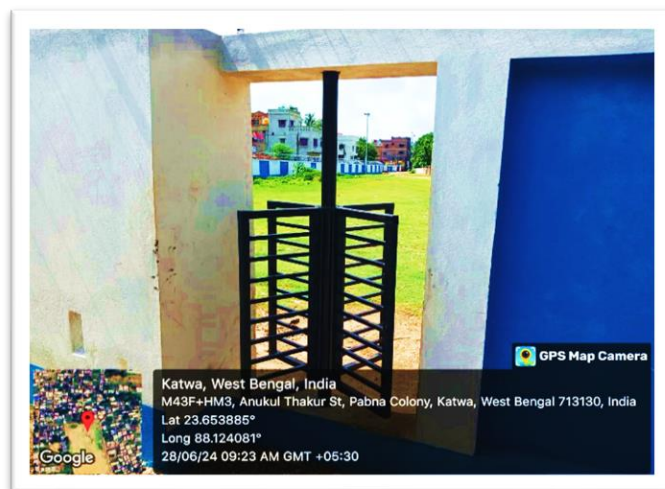

KATWA COLLEGE

(Affiliated to the University of Burdwan)

Principal's Office,

P.O.: Katwa, Dist.: Purba Bardhaman, West Bengal, PIN: 713 130, India.

Mobile: +918101078393

॥ विद्यया विन्दतेऽमृतम् ॥

Sample photographs of Play Ground